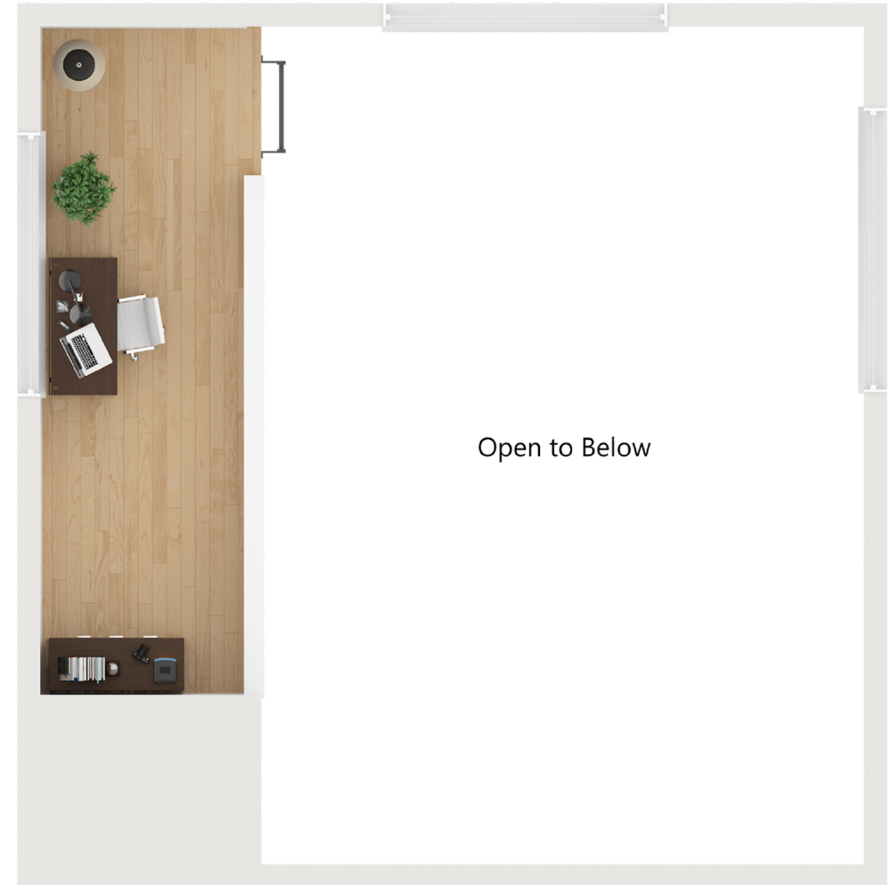

Canal Two Bedroom Loft 503

2 BEDROOM 1 BATH

w: RowlockSeattle.com e: Rowlock@bonavistamgmt.com t: (206) 586-1557

Renderings are an artist's conception and are intended only as a general reference. Features, materials, finishes and layout of subject unit may be different than shown. Dimensions and square footage are approximate. 3DPlans.com