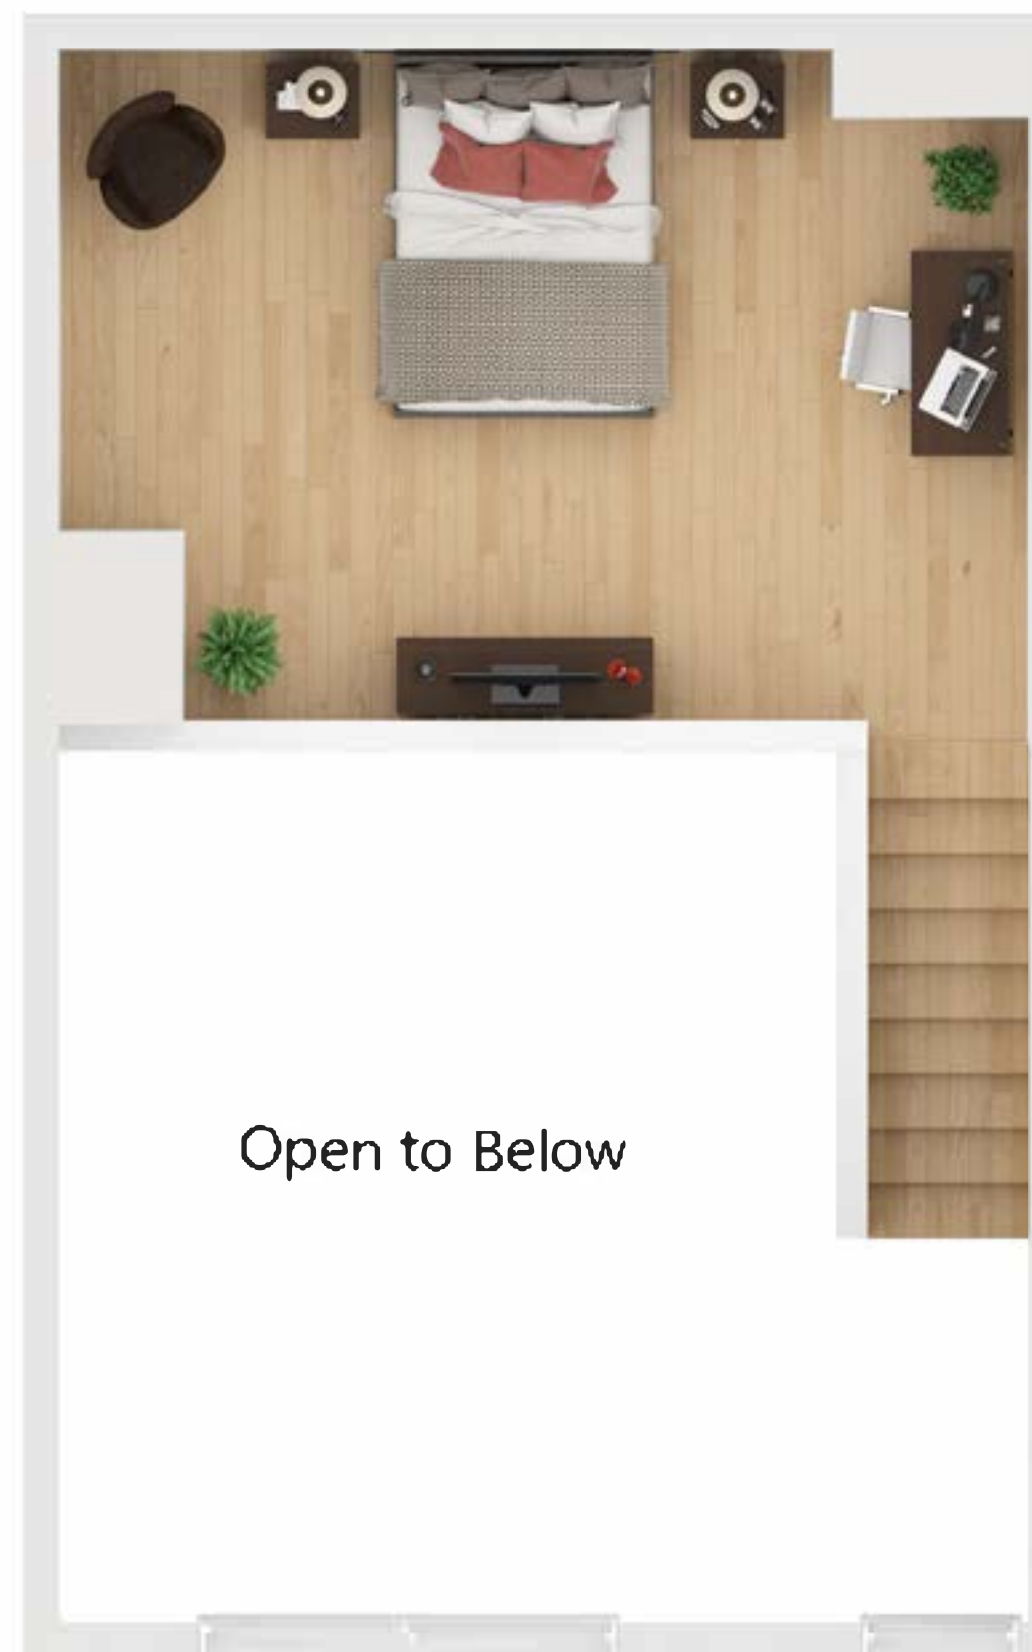

# Dayton Loft One Bedroom [510]

1 BEDROOM 1 BATH

w: [RowlockSeattle.com](http://RowlockSeattle.com) e: [Rowlock@bonavistamgmt.com](mailto:Rowlock@bonavistamgmt.com) t: (206) 586-1557

Renderings are an artist's conception and are intended only as a general reference. Features, materials, finishes and layout of subject unit may be different than shown. Dimensions and square footage are approximate. 3DPians.com