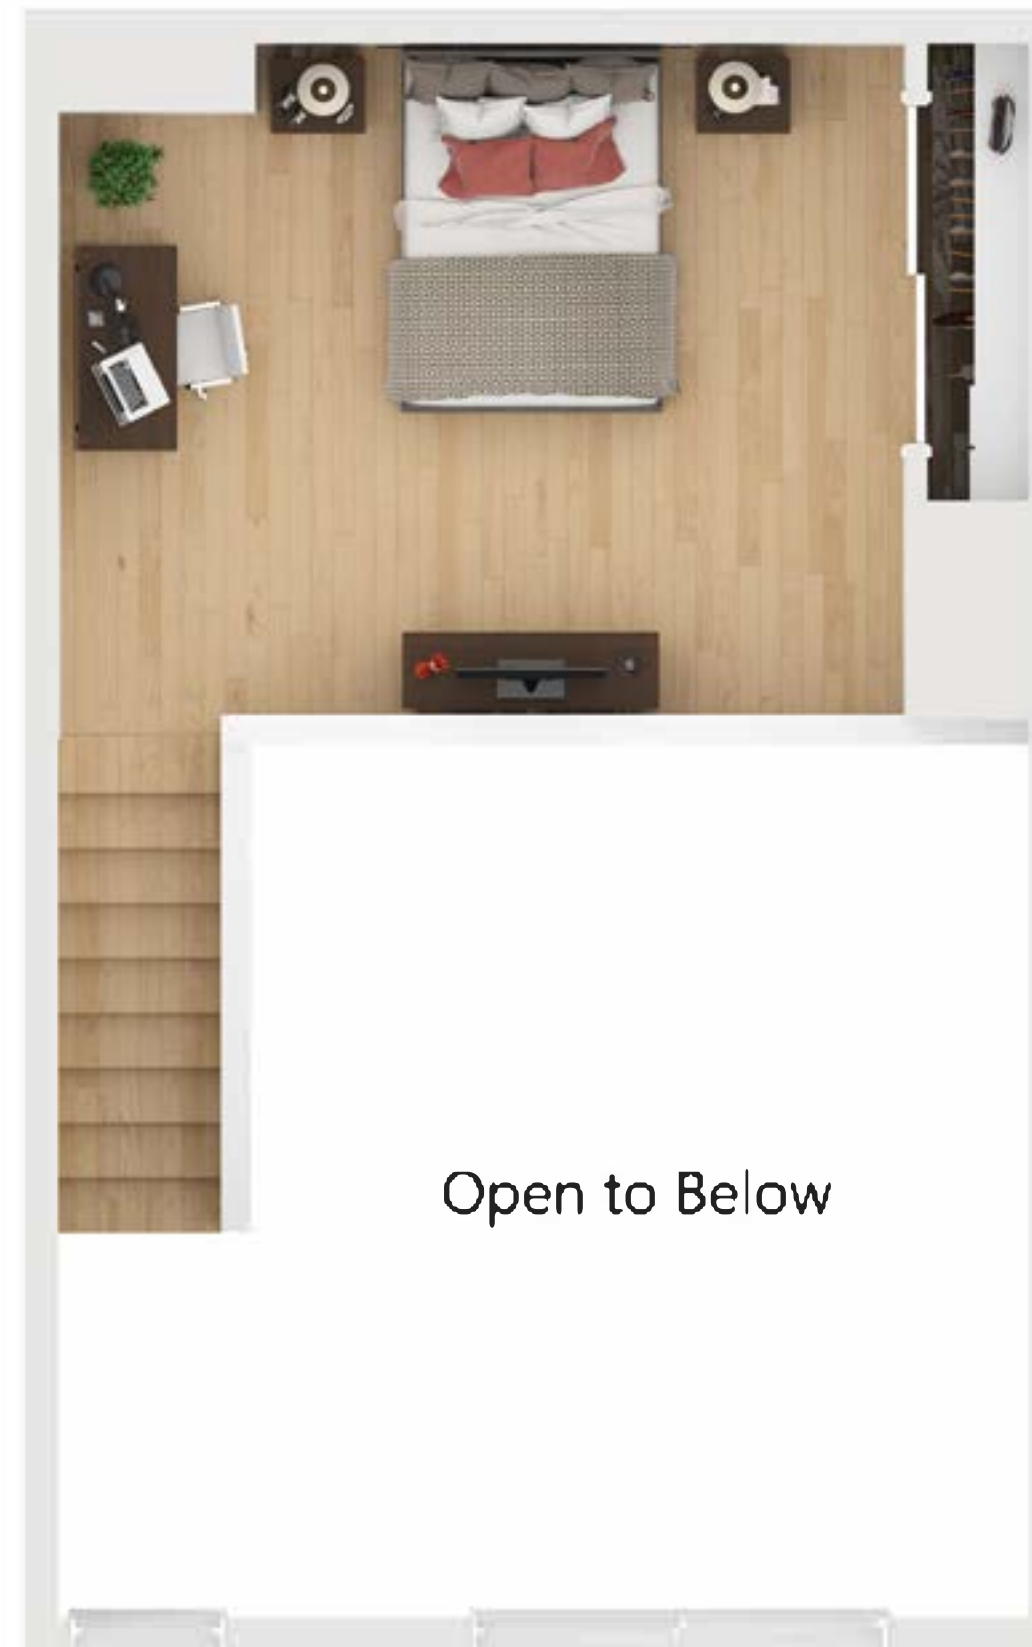

# Dayton Loft One Bedroom

1 BEDROOM 1 BATH

w: [RowlockSeattle.com](http://RowlockSeattle.com) e: [Rowlock@bonavistamgmt.com](mailto:Rowlock@bonavistamgmt.com) t: (206) 586-1557

Renderings are an artist's conception and are intended only as a general reference. Features, materials, finishes and layout of subject unit may be different than shown. Dimensions and square footage are approximate. 3DPians.com