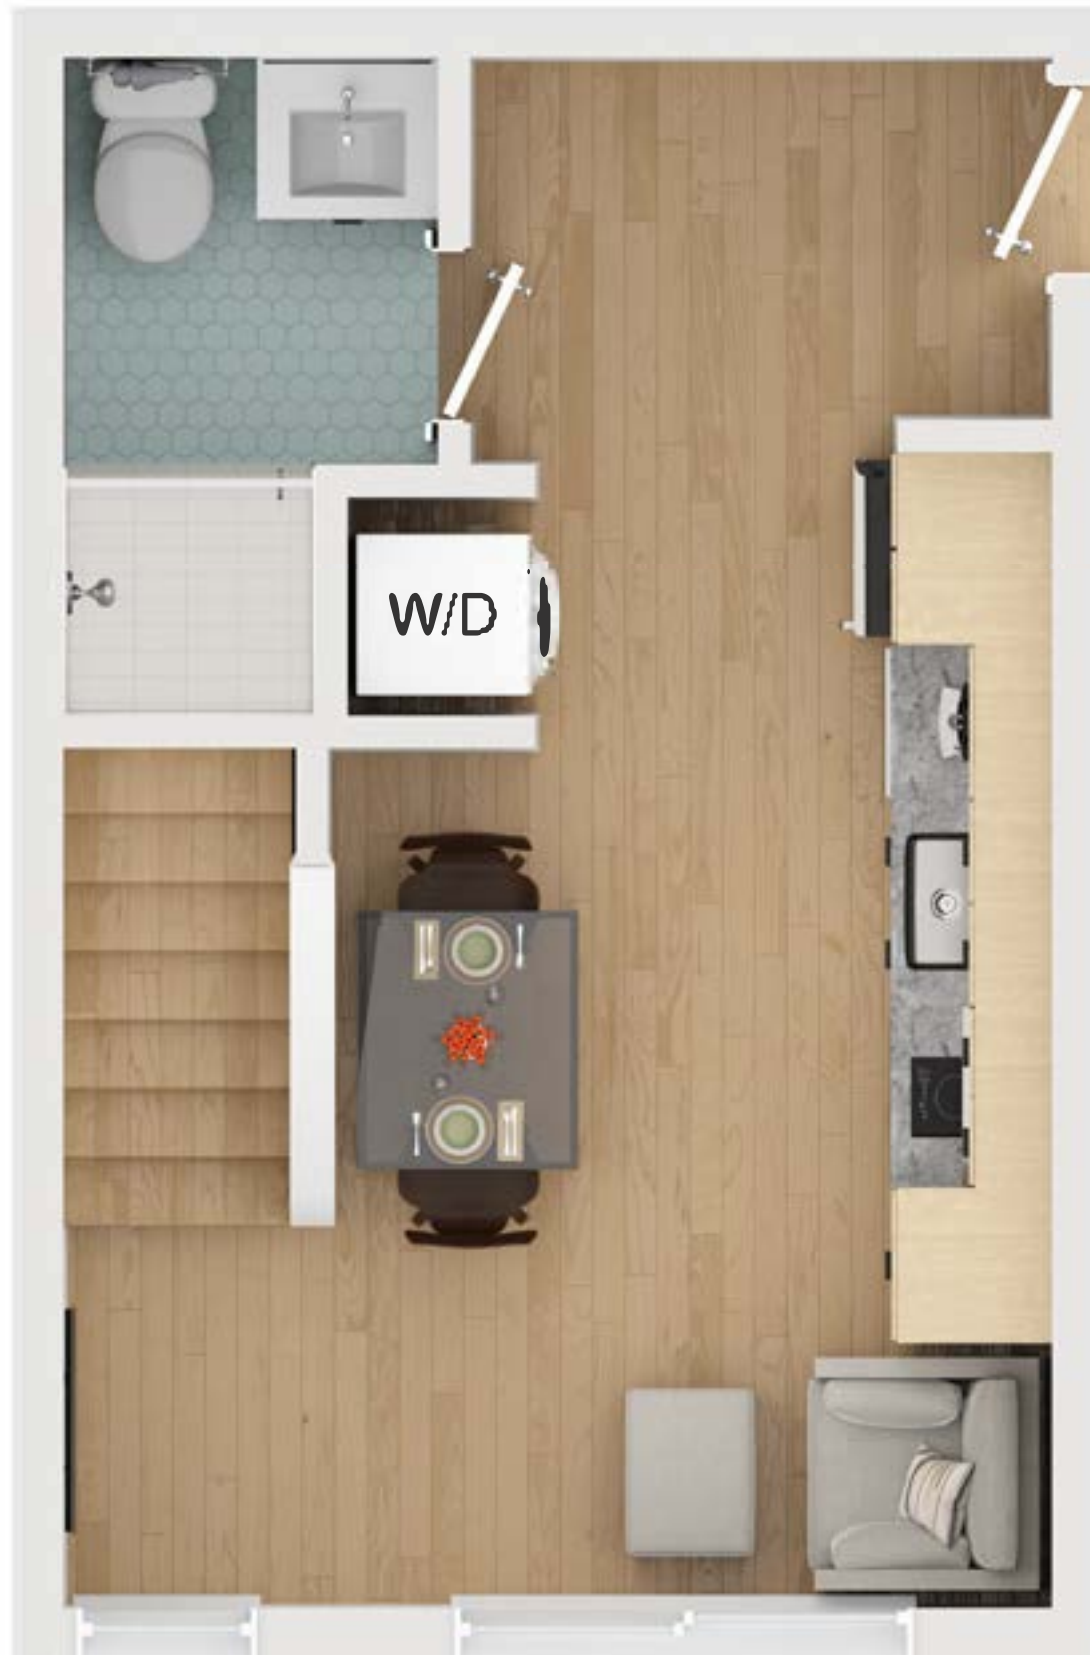

# Dayton Loft One Bedroom

1 BEDROOM 1 BATH

w: [RowlockSeattle.com](http://RowlockSeattle.com) e: [Rowlock@bonavistamgmt.com](mailto:Rowlock@bonavistamgmt.com) t: (206) 586-1557

Renderings are an artist's conception and are intended only as a general reference. Features, materials, finishes and layout of subject unit may be different than shown. Dimensions and square footage are approximate. 3DPians.com