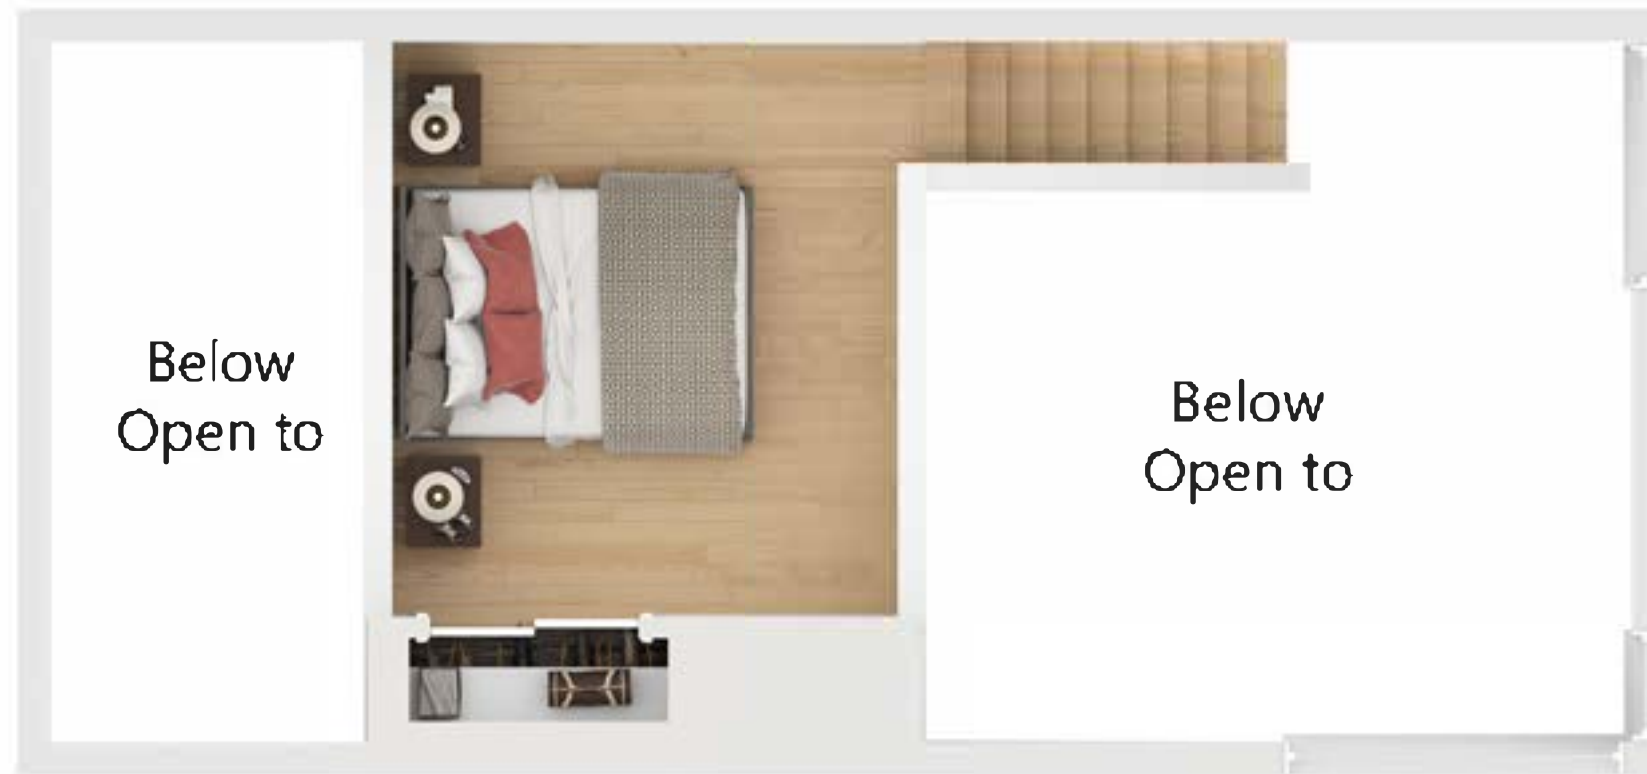

Francis Loft One Bedroom [408]

1 BEDROOM 1 BATH

w: RowlockSeattle.com e: Rowlock@bonavistamgmt.com t: (206) 586-1557

Renderings are an artist's conception and are intended only as a general reference. Features, materials, finishes and layout of subject unit may be different than shown. Dimensions and square footage are approximate. 3DPians.com