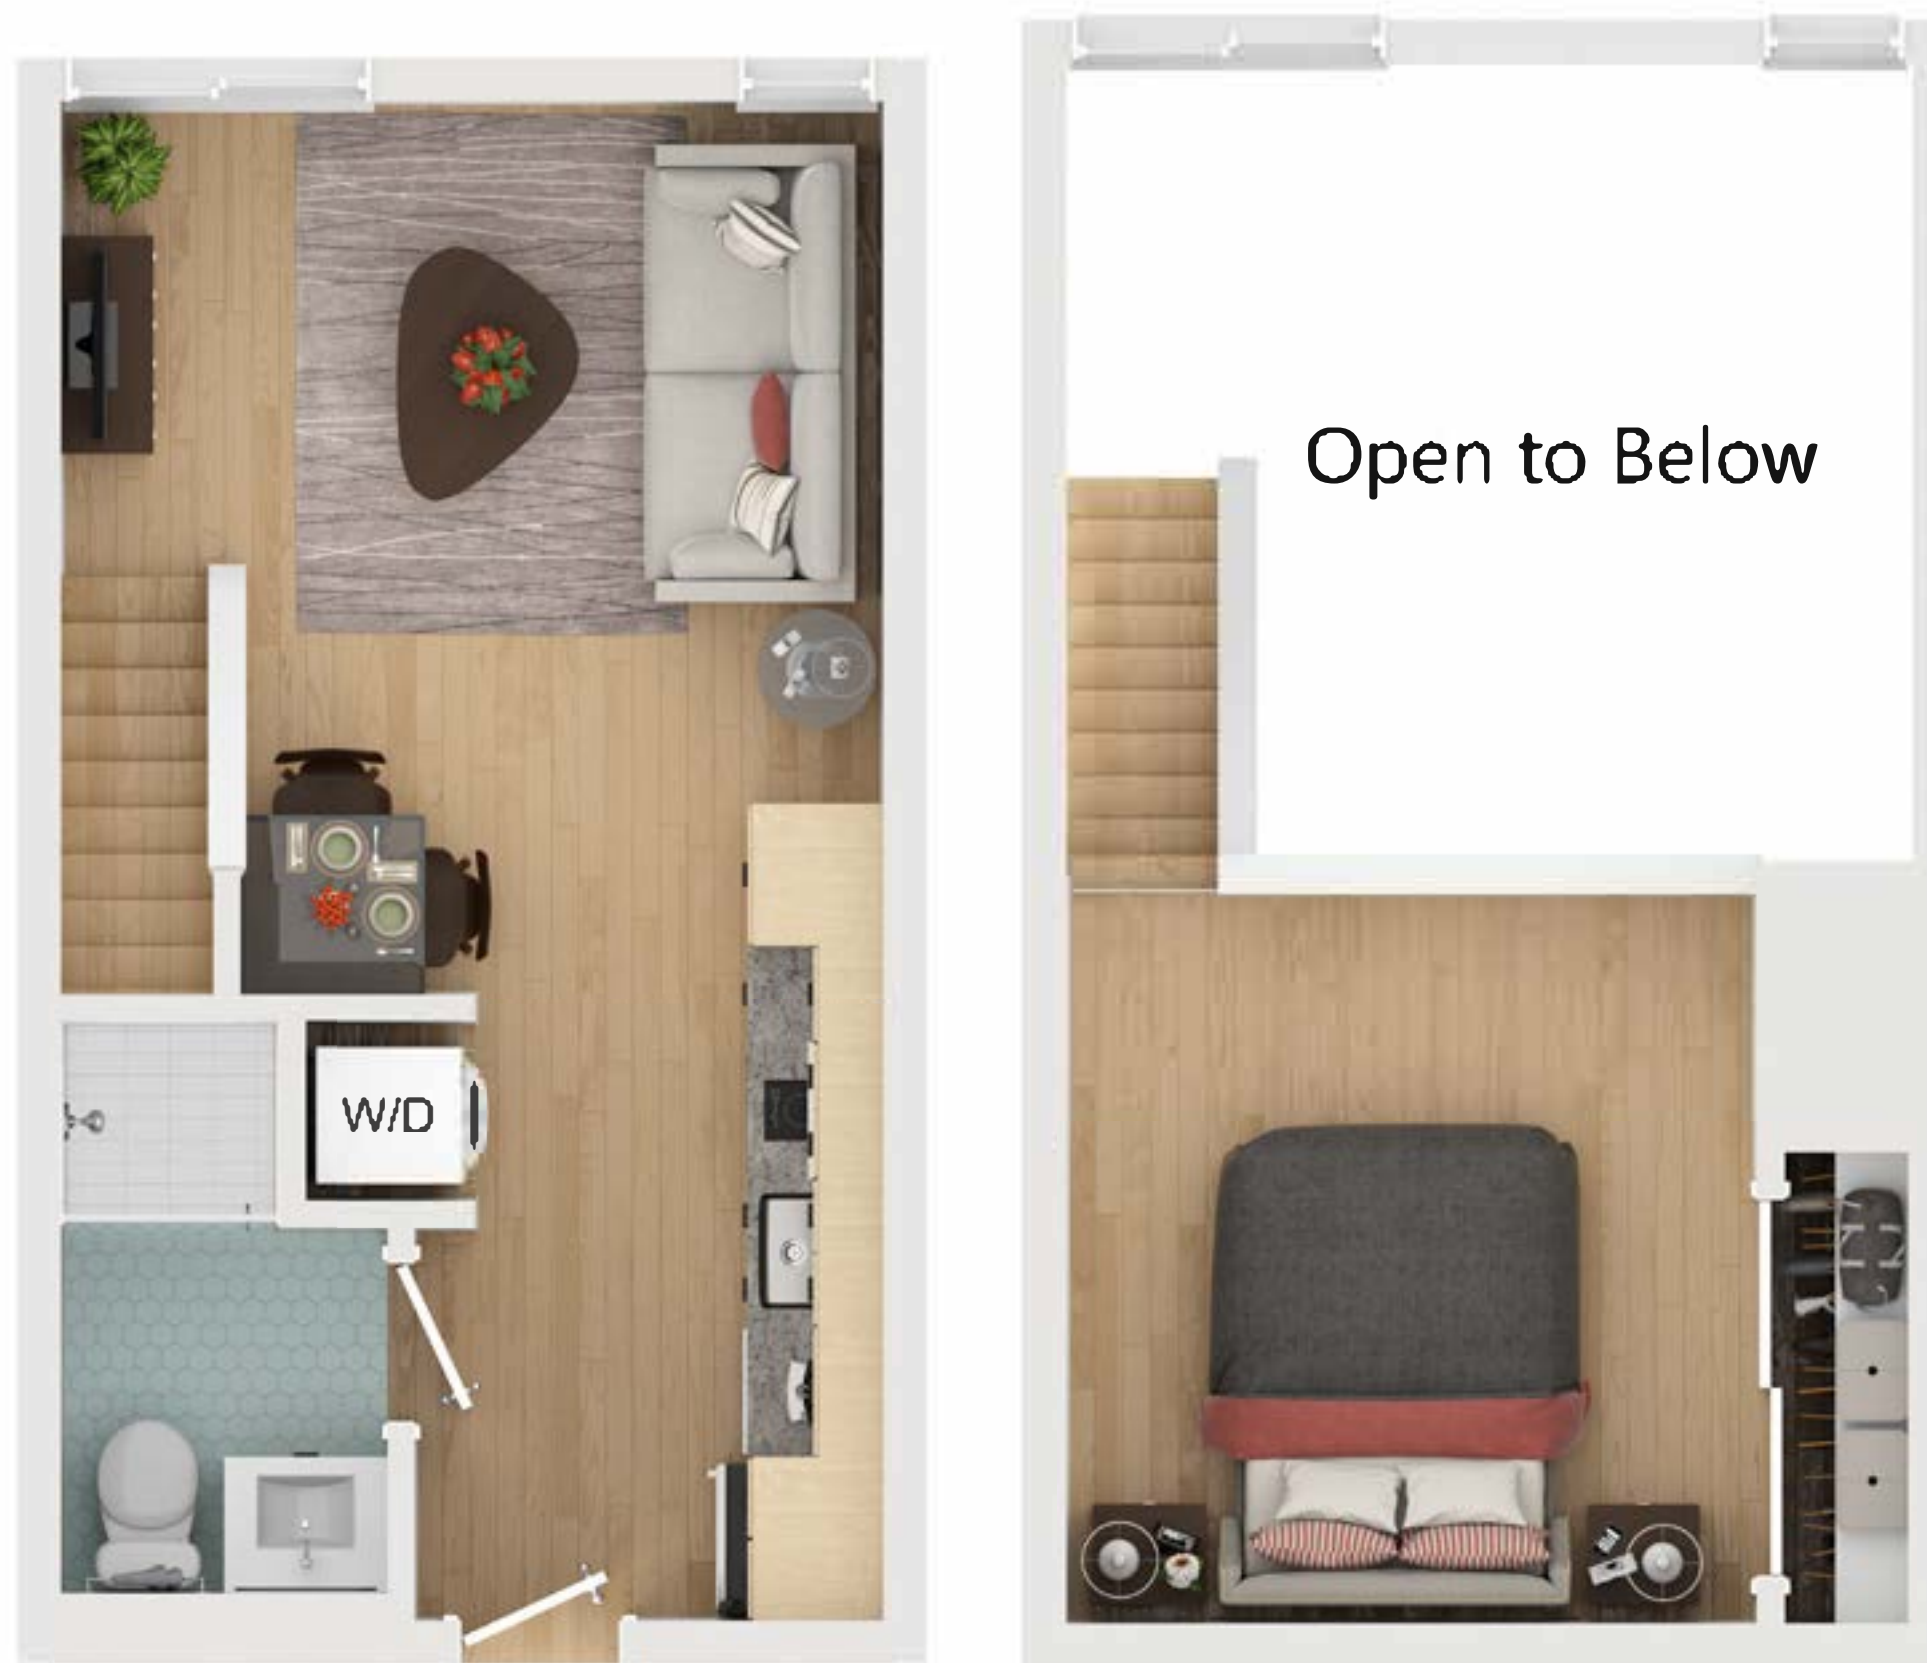

Fremont Loft One Bedroom

1 BEDROOM 1 BATH

w: RowlockSeattle.com e: Rowlock@bonavistamgmt.com t: (206) 586-1557

Renderings are an artist's conception and are intended only as a general reference. Features, materials, finishes and layout of subject unit may be different than shown. Dimensions and square footage are approximate. 3DPians.com