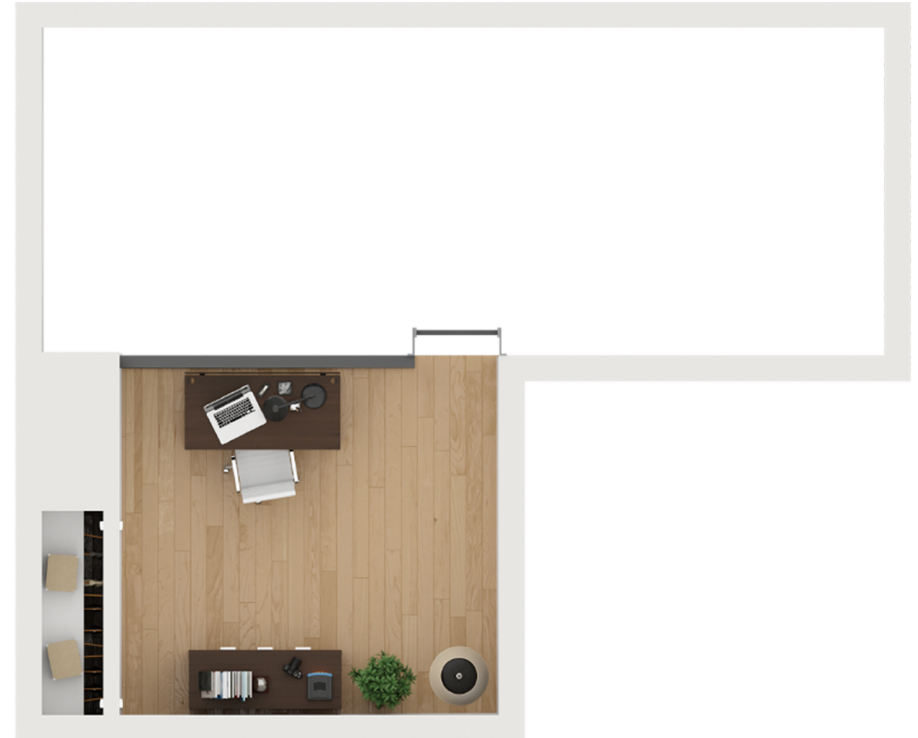

Phinney One Bedroom Loft SW

1 BEDROOM 1 BATH

w: RowlockSeattle.com e: Rowlock@bonavistamgmt.com t: (206) 586-1557

Renderings are an artist's conception and are intended only as a general reference. Features, materials, finishes and layout of subject unit may be different than shown. Dimensions and square footage are approximate. 3DPlans.com